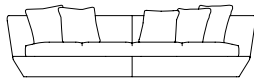

Aura

Aura 220 AURA220
W 220cm D 88cm H 70cm / W 86½" D 34½" H 27½"

Aura 280 AURA280
W 280cm D 88cm H 70cm / W 110¾" D 34½" H 27½"

**BEN
SEN**

Aura is a new and timeless design. Its down seat cushions and clean lines, and open arms make this the perfect sofa for residential or contract applications. Our signature undercut seat provides foot space when entering or exiting the sofa and helps reduce the visual footprint which create a comforting tailored appearance.