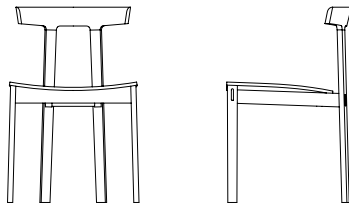

Torii

Torii Chair TOR001

W 49cm D 49cm H 76cm / W 19¼" D 19¼" H 30"

Black Ash / White Oak / Walnut

*Plywood seat. Available with Black Ash chairs only.

*All chairs can be ordered in multiples of 2 only.

*3.8 kg /8.3 lbs per chair.

**BEN
SEN**

Torii is a simple yet subtly sophisticated wood chair, defined by its closely spaced back legs, broad seat, and small arched backrest. Its minimal appearance and simple construction hide a surprising amount of comfort and sturdiness, making it suitable for residential and commercial use. Torii is the Japanese name for the characteristic wood entrance arches to Shinto shrines in Japan, and translates directly into English as "bird perch". This motif perfectly describes the chair's distinct proportions and traditional joinery, and the sense of harmony and calm inherent in design that is beautifully resolved.