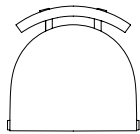

Torii

Torii Chair TOR001

W 49cm D 49cm H 76cm / W 19¼" D 19¼" H 30"

Black Ash / White Oak / Walnut

*Plywood seat. Available with Black Ash chairs only.

*All chairs can be ordered in multiples of 2 only.

*3.8 kg /8.3 lbs per chair.

**BEN
SEN**

Torii is a simple yet subtly sophisticated wood chair, defined by its closely spaced back legs, broad seat, and small arched backrest. Its minimal appearance and simple construction hide a surprising amount of comfort and sturdiness, making it suitable for residential and commercial use. Torii is the Japanese name for the characteristic wood entrance arches to Shinto shrines in Japan, and translates directly into English as "bird perch". This motif perfectly describes the chair's distinct proportions and traditional joinery, and the sense of harmony and calm inherent in design that is beautifully resolved.